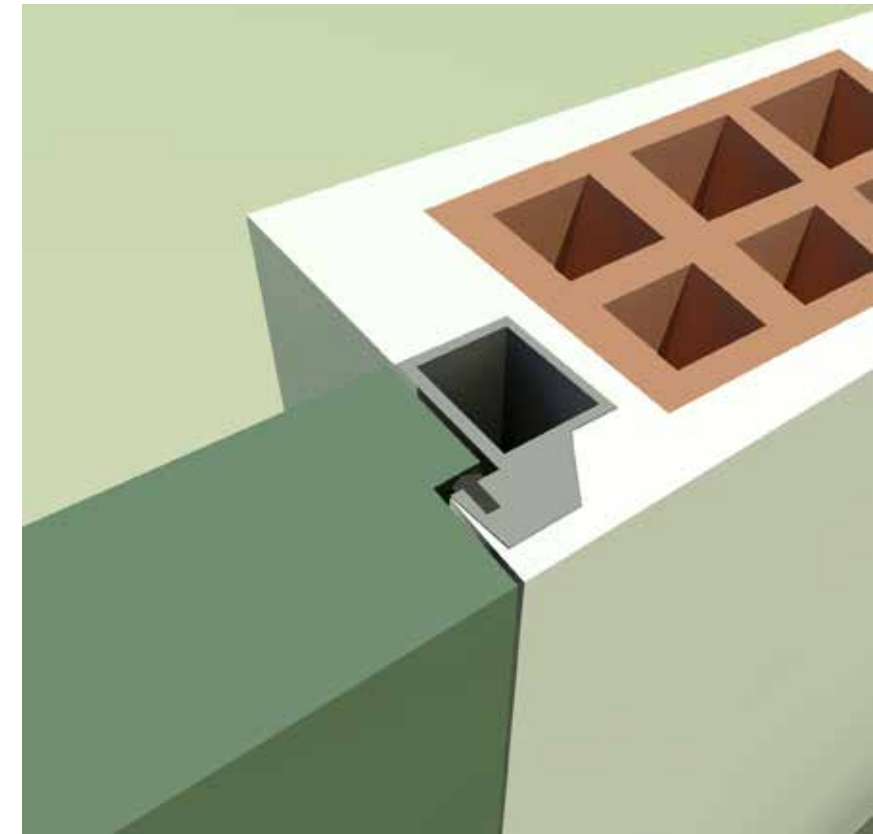

SEZIONE ORIZZONTALE
Horizontal section

Porta filomuro
cartongesso
Flush to wall door fitted into plasterboard

SEZIONE VERTICALE
Vertical Section

SENSI DI APERTURA
Opening door

SEZIONE ORIZZONTALE
Horizontal section

Porta filomuro
muratura
Flush to wall door fitted into masonry

SEZIONE VERTICALE
Vertical Section

MISURE
MEASUREMENT

luce netta passaggio
internal jamb clear opening

L	cm 80	H	cm 210
	cm 70		
	cm 60		

luce muratura
wall opening

L1	cm 90	H1	cm 215
	cm 80		
	cm 70		

Porta filomuro lato esterno camera, apertura a tirare
Flush to wall door outside the room, pull opening

Porta filomuro lato esterno camera, apertura a spingere
Flush to wall door outside the room, pull opening

Porta flomuro lato interno camera, apertura a spingere
Flush to wall door inside the room, pull opening

Porta filomuro lato interno camera, apertura a tirare
Flush to wall door inside the room, pull opening