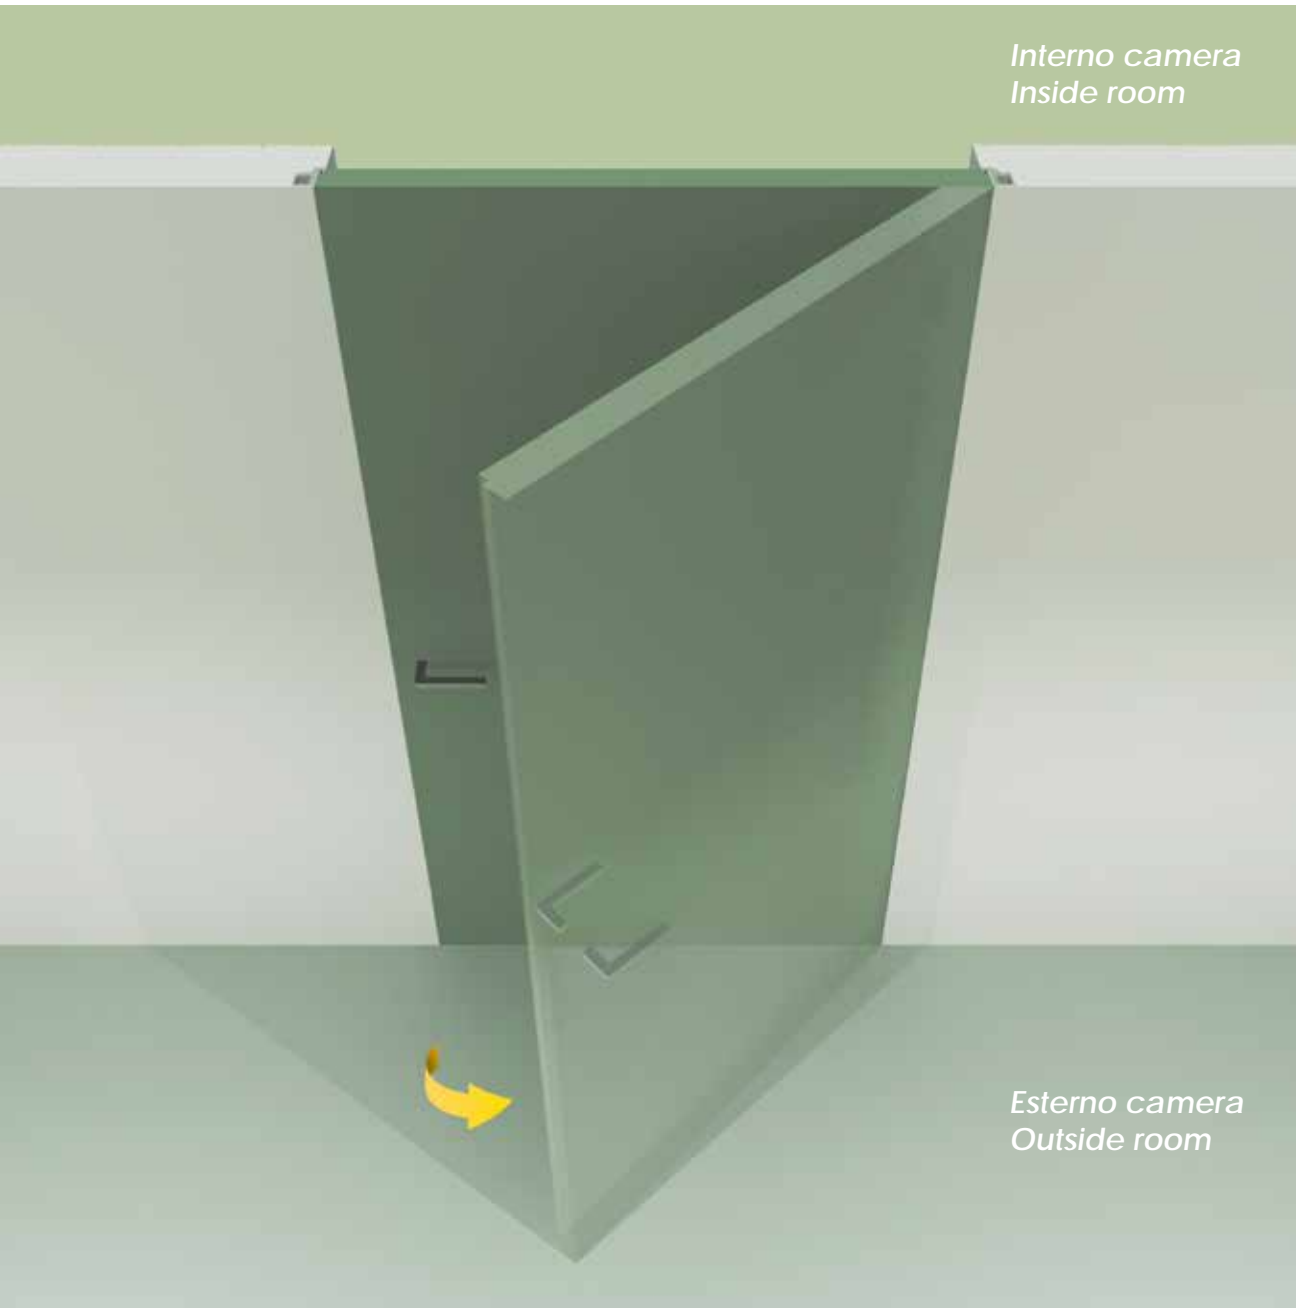

SEZIONE ORIZZONTALE
Horizontal section

Porta filomuro
cartongesso
Flush to wall door fitted into plasterboard

SEZIONE VERTICALE
Vertical Section

SENSI DI APERTURA
Opening door

SEZIONE ORIZZONTALE
Horizontal section

Porta filomuro
muratura
Flush to wall door fitted into masonry

SEZIONE VERTICALE
Vertical Section

MISURE
MEASUREMENT

luce netta passaggio
internal jamb clear opening

L	cm 80	H	cm 210
	cm 70		
	cm 60		

luce muratura
wall opening

L1	cm 90	H1	cm 215
	cm 80		
	cm 70		

Porta filomuro lato esterno camera, apertura a tirare
Flush to wall door outside the room, pull opening

Porta filomuro lato esterno camera, apertura a spingere
Flush to wall door outside the room, pull opening

Porta flomuro lato interno camera, apertura a spingere
Flush to wall door inside the room, pull opening

Porta filomuro lato interno camera, apertura a tirare
Flush to wall door inside the room, pull opening