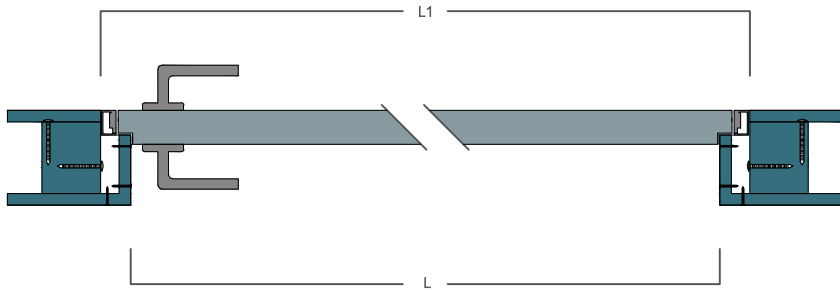

SEZIONE ORIZZONTALE
Horizontal section

Porta filomuro
cartongesso
Flush to wall door fitted into plasterboard

SEZIONE VERTICALE
Vertical Section

SENSI DI APERTURA
Opening door

SEZIONE ORIZZONTALE
Horizontal section

Porta filomuro
muratura
Flush to wall door fitted into masonry

SEZIONE VERTICALE
Vertical Section

MISURE
MEASUREMENT

luce netta passaggio
internal jamb clear opening

L	cm 80	H	cm 210
	cm 70		
	cm 60		

luce muratura
wall opening

L1	cm 90	H1	cm 215
	cm 80		
	cm 70		

Porta filomuro lato esterno camera, apertura a tirare
Flush to wall door outside the room, pull opening

Porta filomuro lato esterno camera, apertura a spingere
Flush to wall door outside the room, pull opening

Porta flomuro lato interno camera, apertura a spingere
Flush to wall door inside the room, pull opening

Porta filomuro lato interno camera, apertura a tirare
Flush to wall door inside the room, pull opening