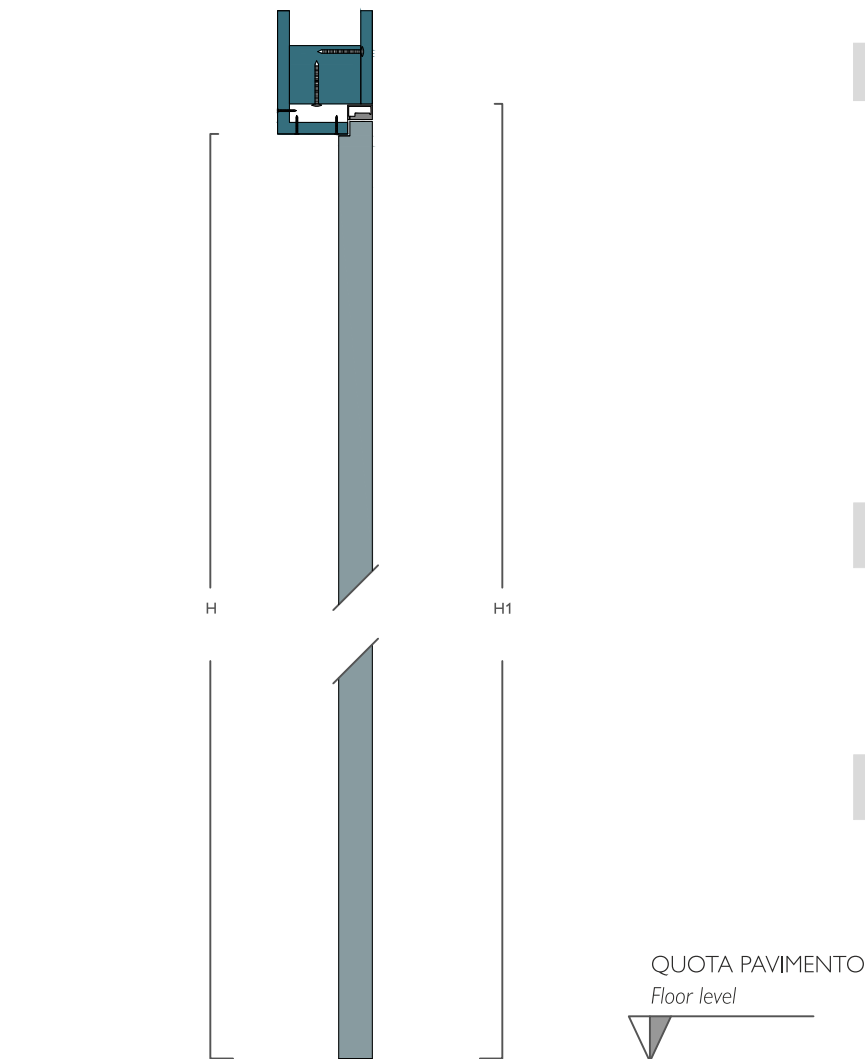

SEZIONE ORIZZONTALE
Horizontal section

Porta filomuro
cartongesso
Flush to wall door fitted into plasterboard

SEZIONE VERTICALE
Vertical Section

SENSI DI APERTURA
Opening door

SEZIONE ORIZZONTALE
Horizontal section

Porta filomuro
muratura
Flush to wall door fitted into masonry

SEZIONE VERTICALE
Vertical Section

MISURE
MEASUREMENT

luce netta passaggio
internal jamb clear opening

L	cm 80	H	cm 210
	cm 70		
	cm 60		

luce muratura
wall opening

L1	cm 90	H1	cm 215
	cm 80		
	cm 70		

Porta filomuro lato esterno camera, apertura a tirare
Flush to wall door outside the room, pull opening

Porta filomuro lato esterno camera, apertura a spingere
Flush to wall door outside the room, pull opening

Porta flomuro lato interno camera, apertura a spingere
Flush to wall door inside the room, pull opening

Porta filomuro lato interno camera, apertura a tirare
Flush to wall door inside the room, pull opening