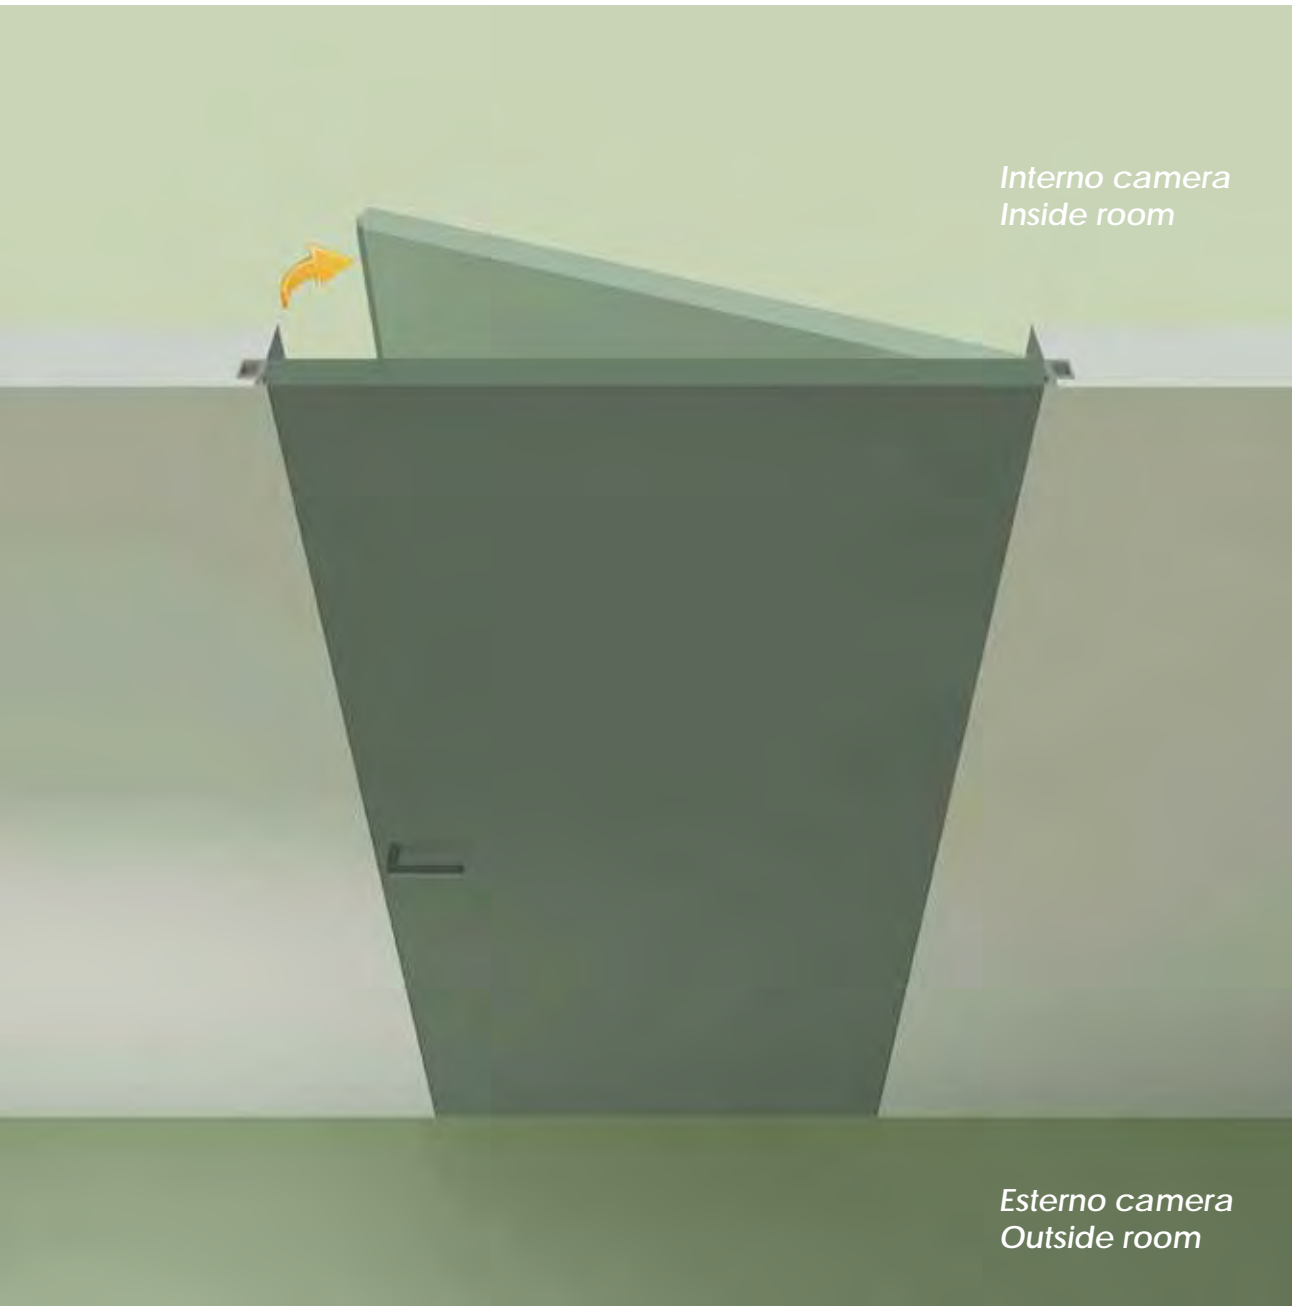

SEZIONE ORIZZONTALE
Horizontal section

Porta filomuro
cartongesso
Flush to wall door fitted into plasterboard

SEZIONE VERTICALE
Vertical Section

SENSI DI APERTURA
Opening door

SEZIONE ORIZZONTALE
Horizontal section

Porta filomuro
muratura
Flush to wall door fitted into masonry

SEZIONE VERTICALE
Vertical Section

MISURE
MEASUREMENT

luce netta passaggio
internal jamb clear opening

L	cm 80	H	cm 210
	cm 70		
	cm 60		

luce muratura
wall opening

L1	cm 90	H1	cm 215
	cm 80		
	cm 70		

Porta filomuro lato esterno camera, apertura a tirare
Flush to wall door outside the room, pull opening

Porta filomuro lato esterno camera, apertura a spingere
Flush to wall door outside the room, pull opening

Porta flomuro lato interno camera, apertura a spingere
Flush to wall door inside the room, pull opening

Porta filomuro lato interno camera, apertura a tirare
Flush to wall door inside the room, pull opening