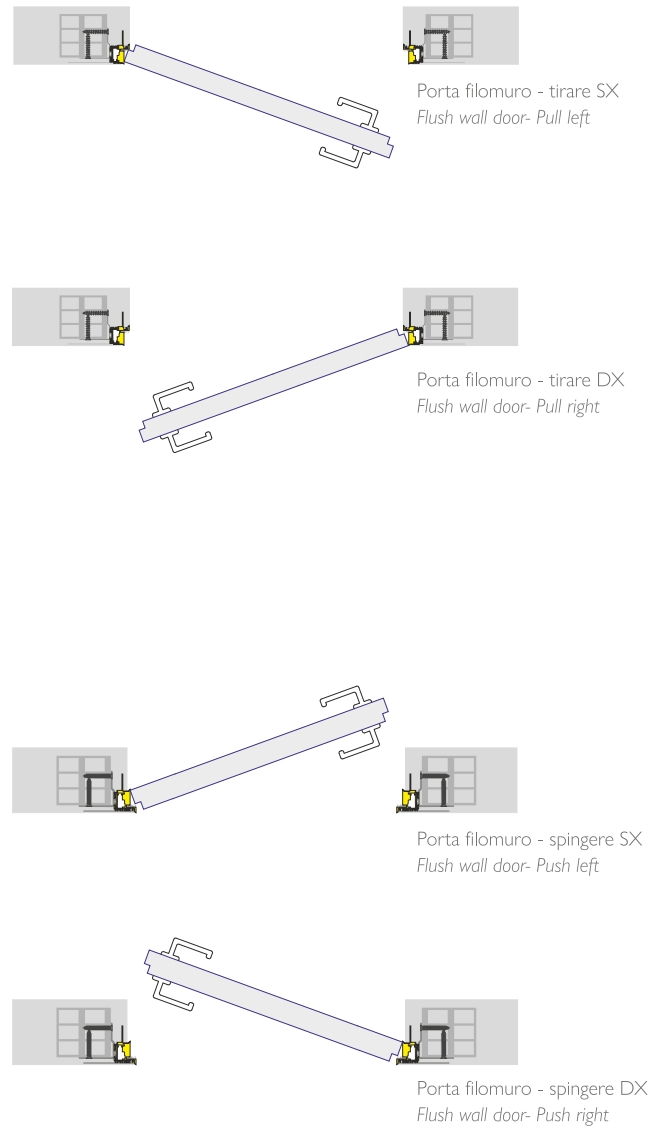

SEZIONE ORIZZONTALE
Horizontal section

Porta filomuro
cartongesso
Flush to wall door fitted into plasterboard

SEZIONE VERTICALE
Vertical Section

SENSI DI APERTURA
Opening door

SEZIONE ORIZZONTALE
Horizontal section

Porta filomuro
muratura
Flush to wall door fitted into masonry

SEZIONE VERTICALE
Vertical Section

MISURE
MEASUREMENT

luce netta passaggio
internal jamb clear opening

L	cm 80	H	cm 210
	cm 70		
	cm 60		

luce muratura
wall opening

L1	cm 90	H1	cm 215
	cm 80		
	cm 70		

Porta filomuro lato esterno camera, apertura a tirare
Flush to wall door outside the room, pull opening

Porta filomuro lato esterno camera, apertura a spingere
Flush to wall door outside the room, pull opening

Porta flomuro lato interno camera, apertura a spingere
Flush to wall door inside the room, pull opening

Porta filomuro lato interno camera, apertura a tirare
Flush to wall door inside the room, pull opening