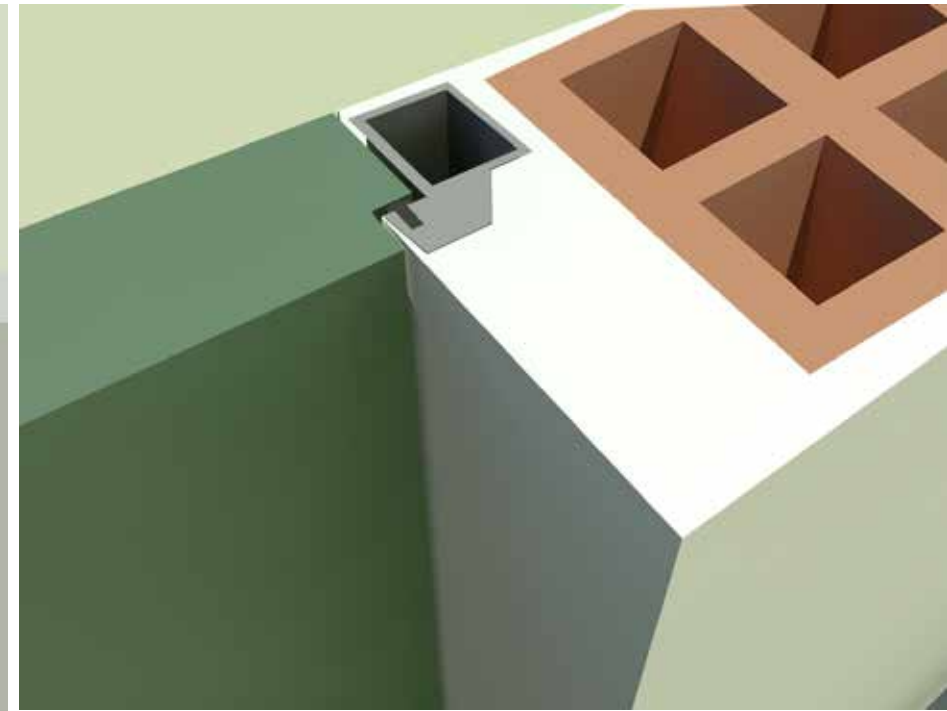

SEZIONE ORIZZONTALE
Horizontal section

Porta filomuro
cartongesso
Flush to wall door fitted into plasterboard

SEZIONE VERTICALE
Vertical Section

SENSI DI APERTURA
Opening door

SEZIONE ORIZZONTALE
Horizontal section

Porta filomuro
muratura
Flush to wall door fitted into masonry

SEZIONE VERTICALE
Vertical Section

MISURE
MEASUREMENT

luce netta passaggio
internal jamb clear opening

L	cm 80	H	cm 210
	cm 70		
	cm 60		

luce muratura
wall opening

L1	cm 90	H1	cm 215
	cm 80		
	cm 70		

Porta filomuro lato esterno camera, apertura a tirare
Flush to wall door outside the room, pull opening

Porta filomuro lato esterno camera, apertura a spingere
Flush to wall door outside the room, pull opening

Porta flomuro lato interno camera, apertura a spingere
Flush to wall door inside the room, pull opening

Porta filomuro lato interno camera, apertura a tirare
Flush to wall door inside the room, pull opening