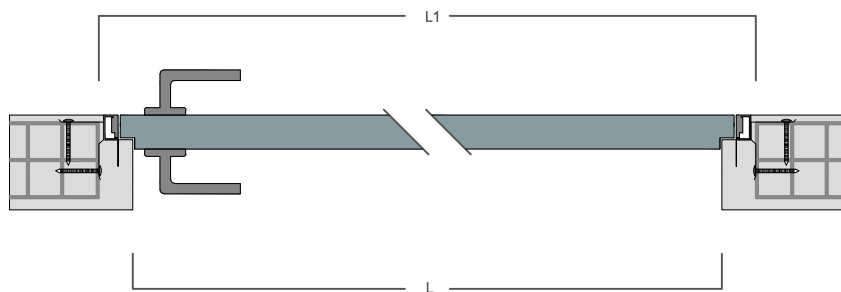

SEZIONE ORIZZONTALE
Horizontal section

Porta filomuro
cartongesso
Flush to wall door fitted into plasterboard

SEZIONE VERTICALE
Vertical Section

SENSI DI APERTURA
Opening door

SEZIONE ORIZZONTALE
Horizontal section

Porta filomuro
muratura
Flush to wall door fitted into masonry

SEZIONE VERTICALE
Vertical Section

MISURE
MEASUREMENT

luce netta passaggio
internal jamb clear opening

L	cm 80	H	cm 210
	cm 70		
	cm 60		

luce muratura
wall opening

L1	cm 90	H1	cm 215
	cm 80		
	cm 70		

Porta filomuro lato esterno camera, apertura a tirare
Flush to wall door outside the room, pull opening

Porta filomuro lato esterno camera, apertura a spingere
Flush to wall door outside the room, pull opening

Porta flomuro lato interno camera, apertura a spingere
Flush to wall door inside the room, pull opening

Porta filomuro lato interno camera, apertura a tirare
Flush to wall door inside the room, pull opening