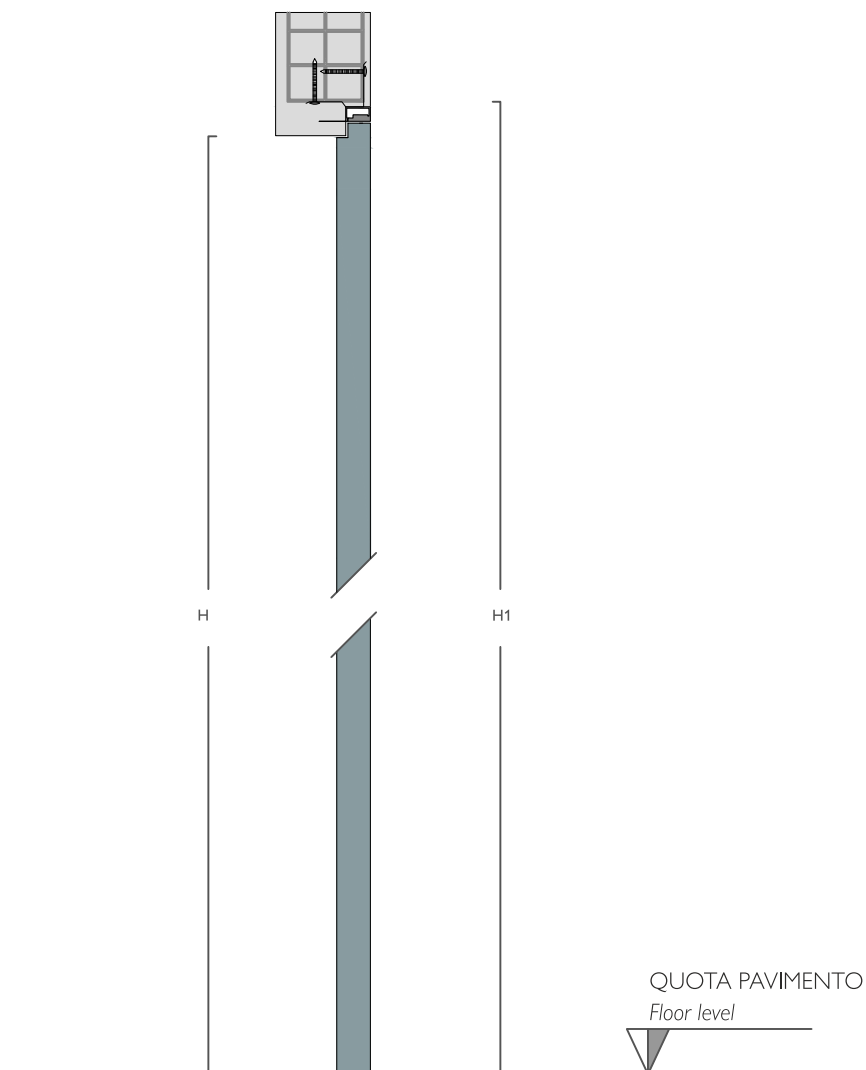

SEZIONE ORIZZONTALE
Horizontal section

Porta filomuro
cartongesso
Flush to wall door fitted into plasterboard

SEZIONE VERTICALE
Vertical Section

SENSI DI APERTURA
Opening door

SEZIONE ORIZZONTALE
Horizontal section

Porta filomuro
muratura
Flush to wall door fitted into masonry

SEZIONE VERTICALE
Vertical Section

MISURE
MEASUREMENT

luce netta passaggio
internal jamb clear opening

L	cm 80	H	cm 210
	cm 70		
	cm 60		

luce muratura
wall opening

L1	cm 90	H1	cm 215
	cm 80		
	cm 70		

Porta filomuro lato esterno camera, apertura a tirare
Flush to wall door outside the room, pull opening

Porta filomuro lato esterno camera, apertura a spingere
Flush to wall door outside the room, pull opening

Porta flomuro lato interno camera, apertura a spingere
Flush to wall door inside the room, pull opening

Porta filomuro lato interno camera, apertura a tirare
Flush to wall door inside the room, pull opening